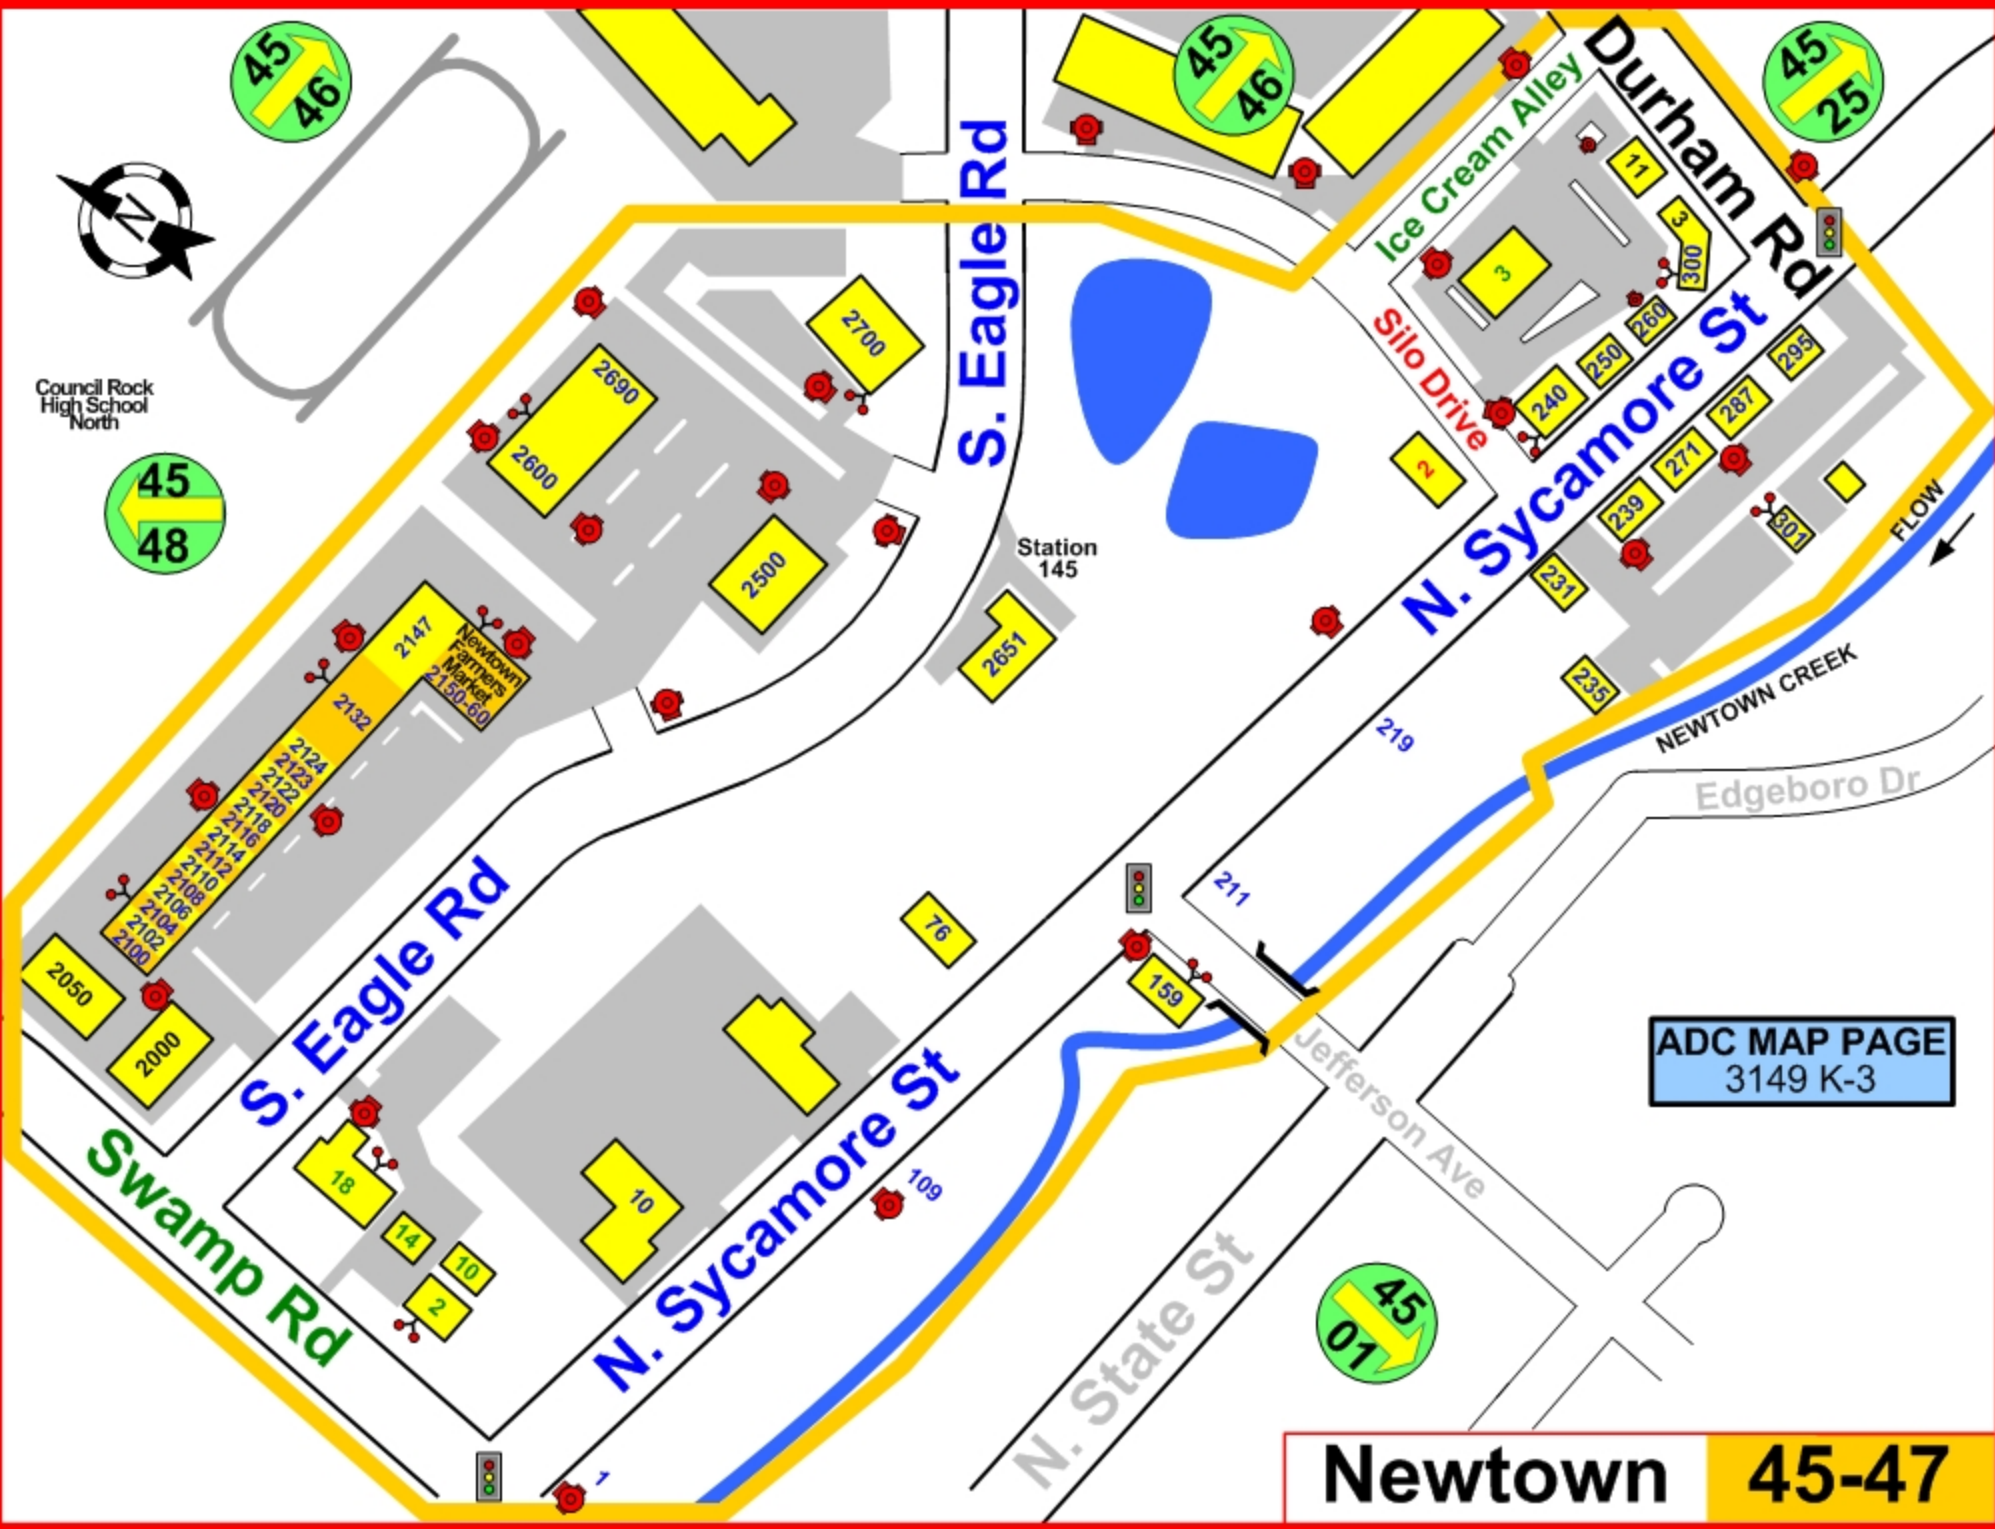

Council Rock High School North

ADC MAP PAGE  
3149 K-3