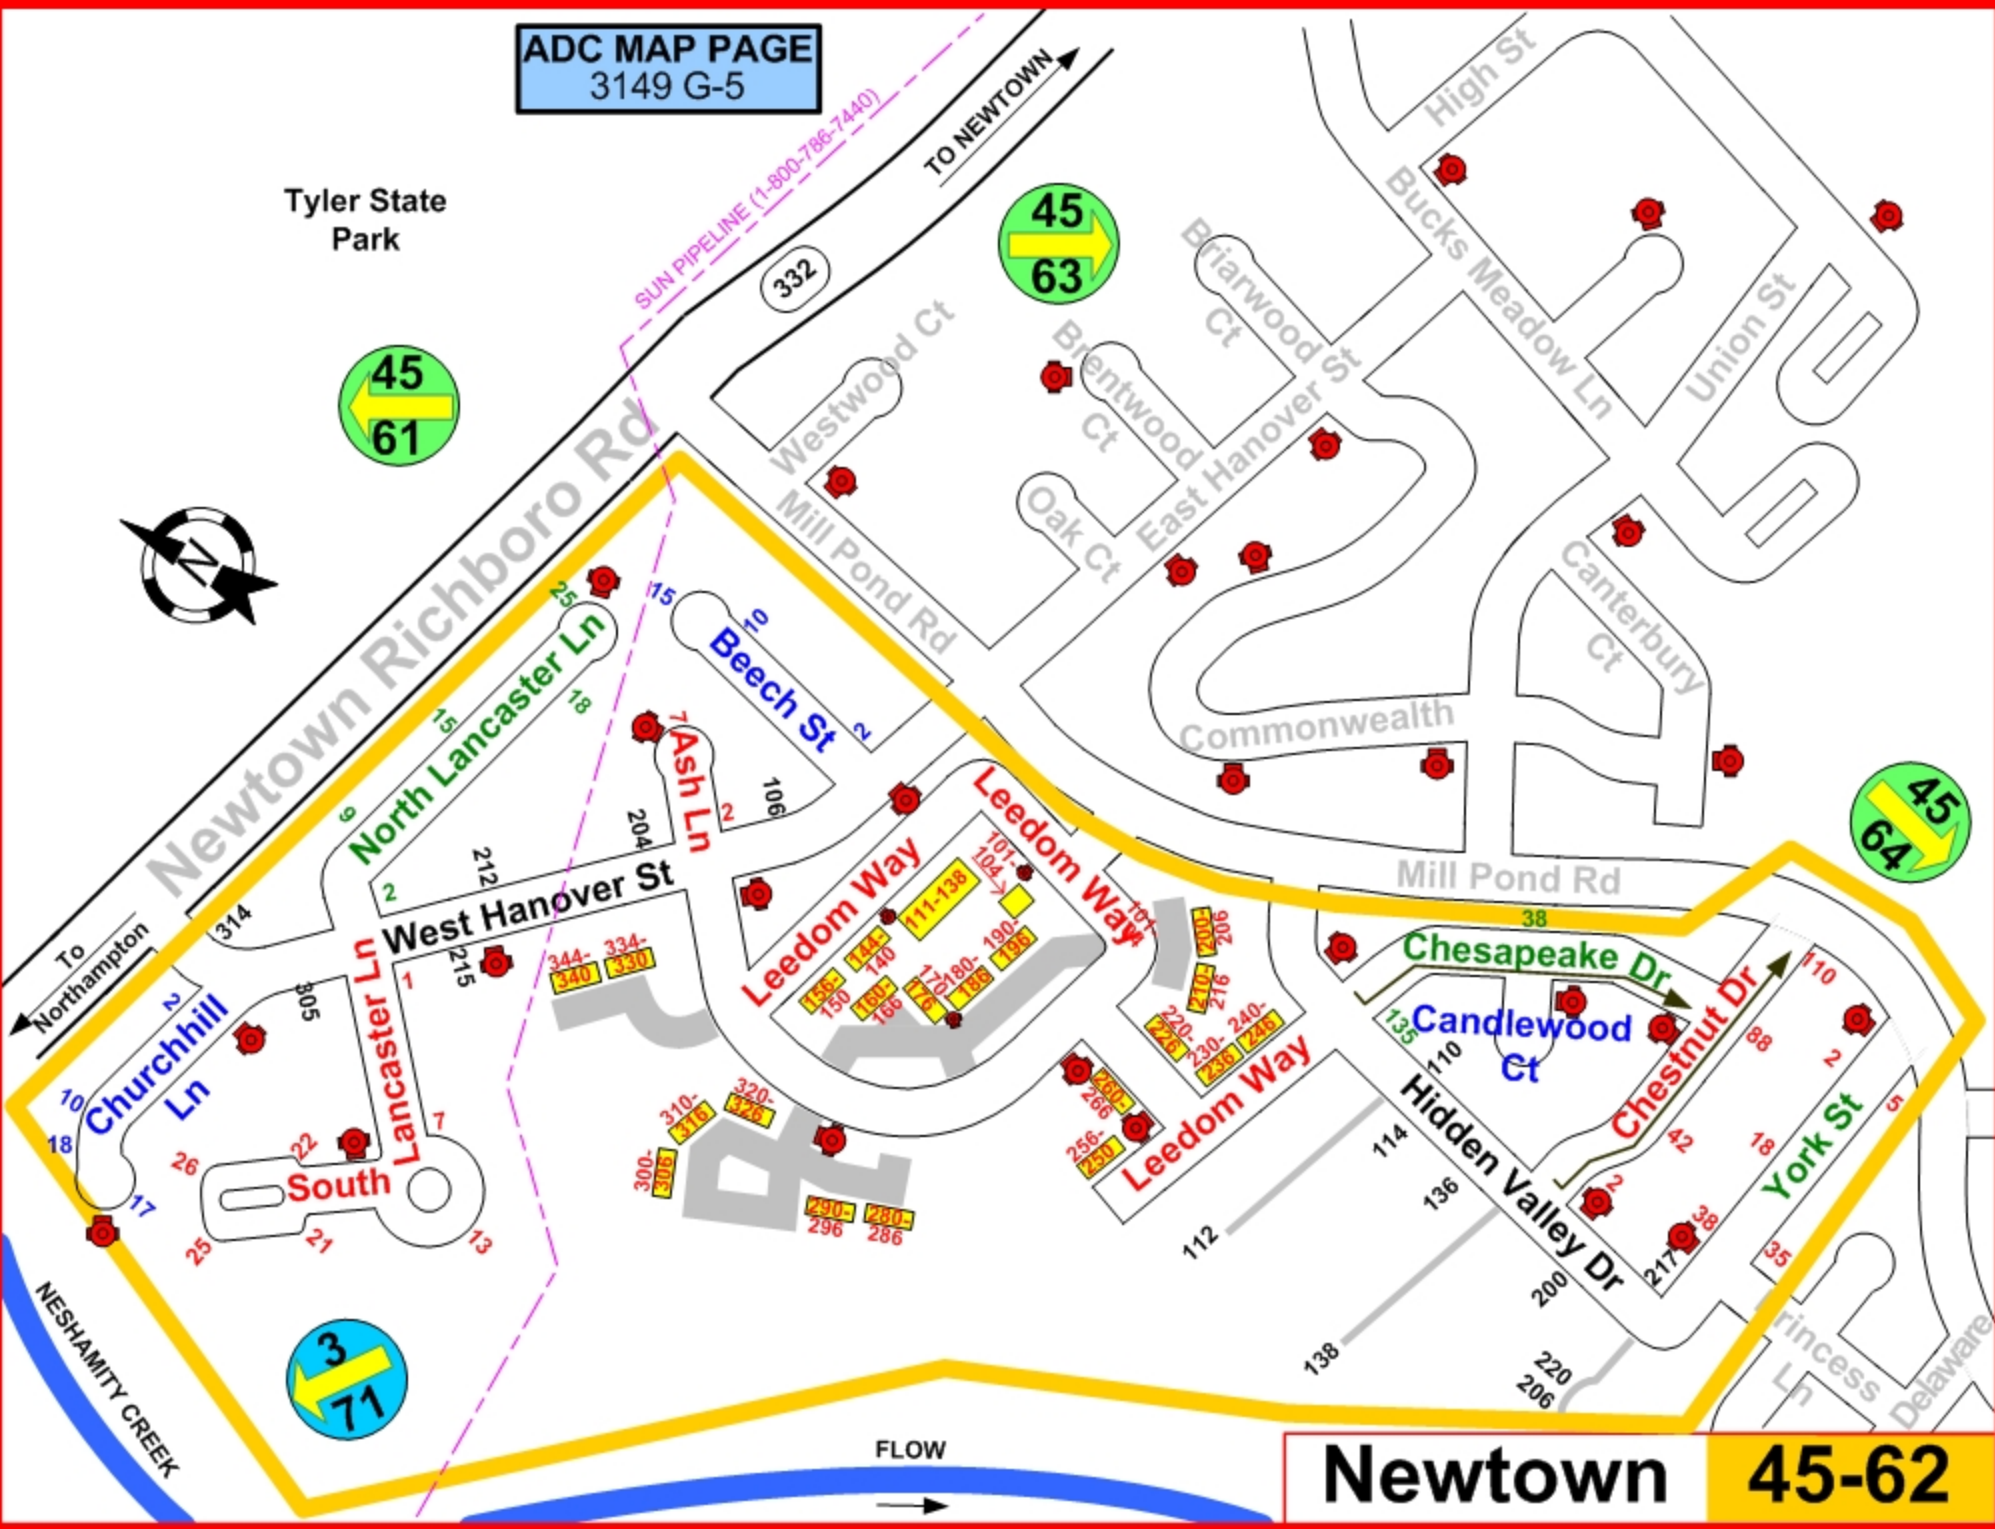

Tyler State
Park

SUN PIPELINE (1-800-786-7440)

TO NEWTOWN

45
61

45
63

45
64

3
71

FLOW

Newtown 45-62